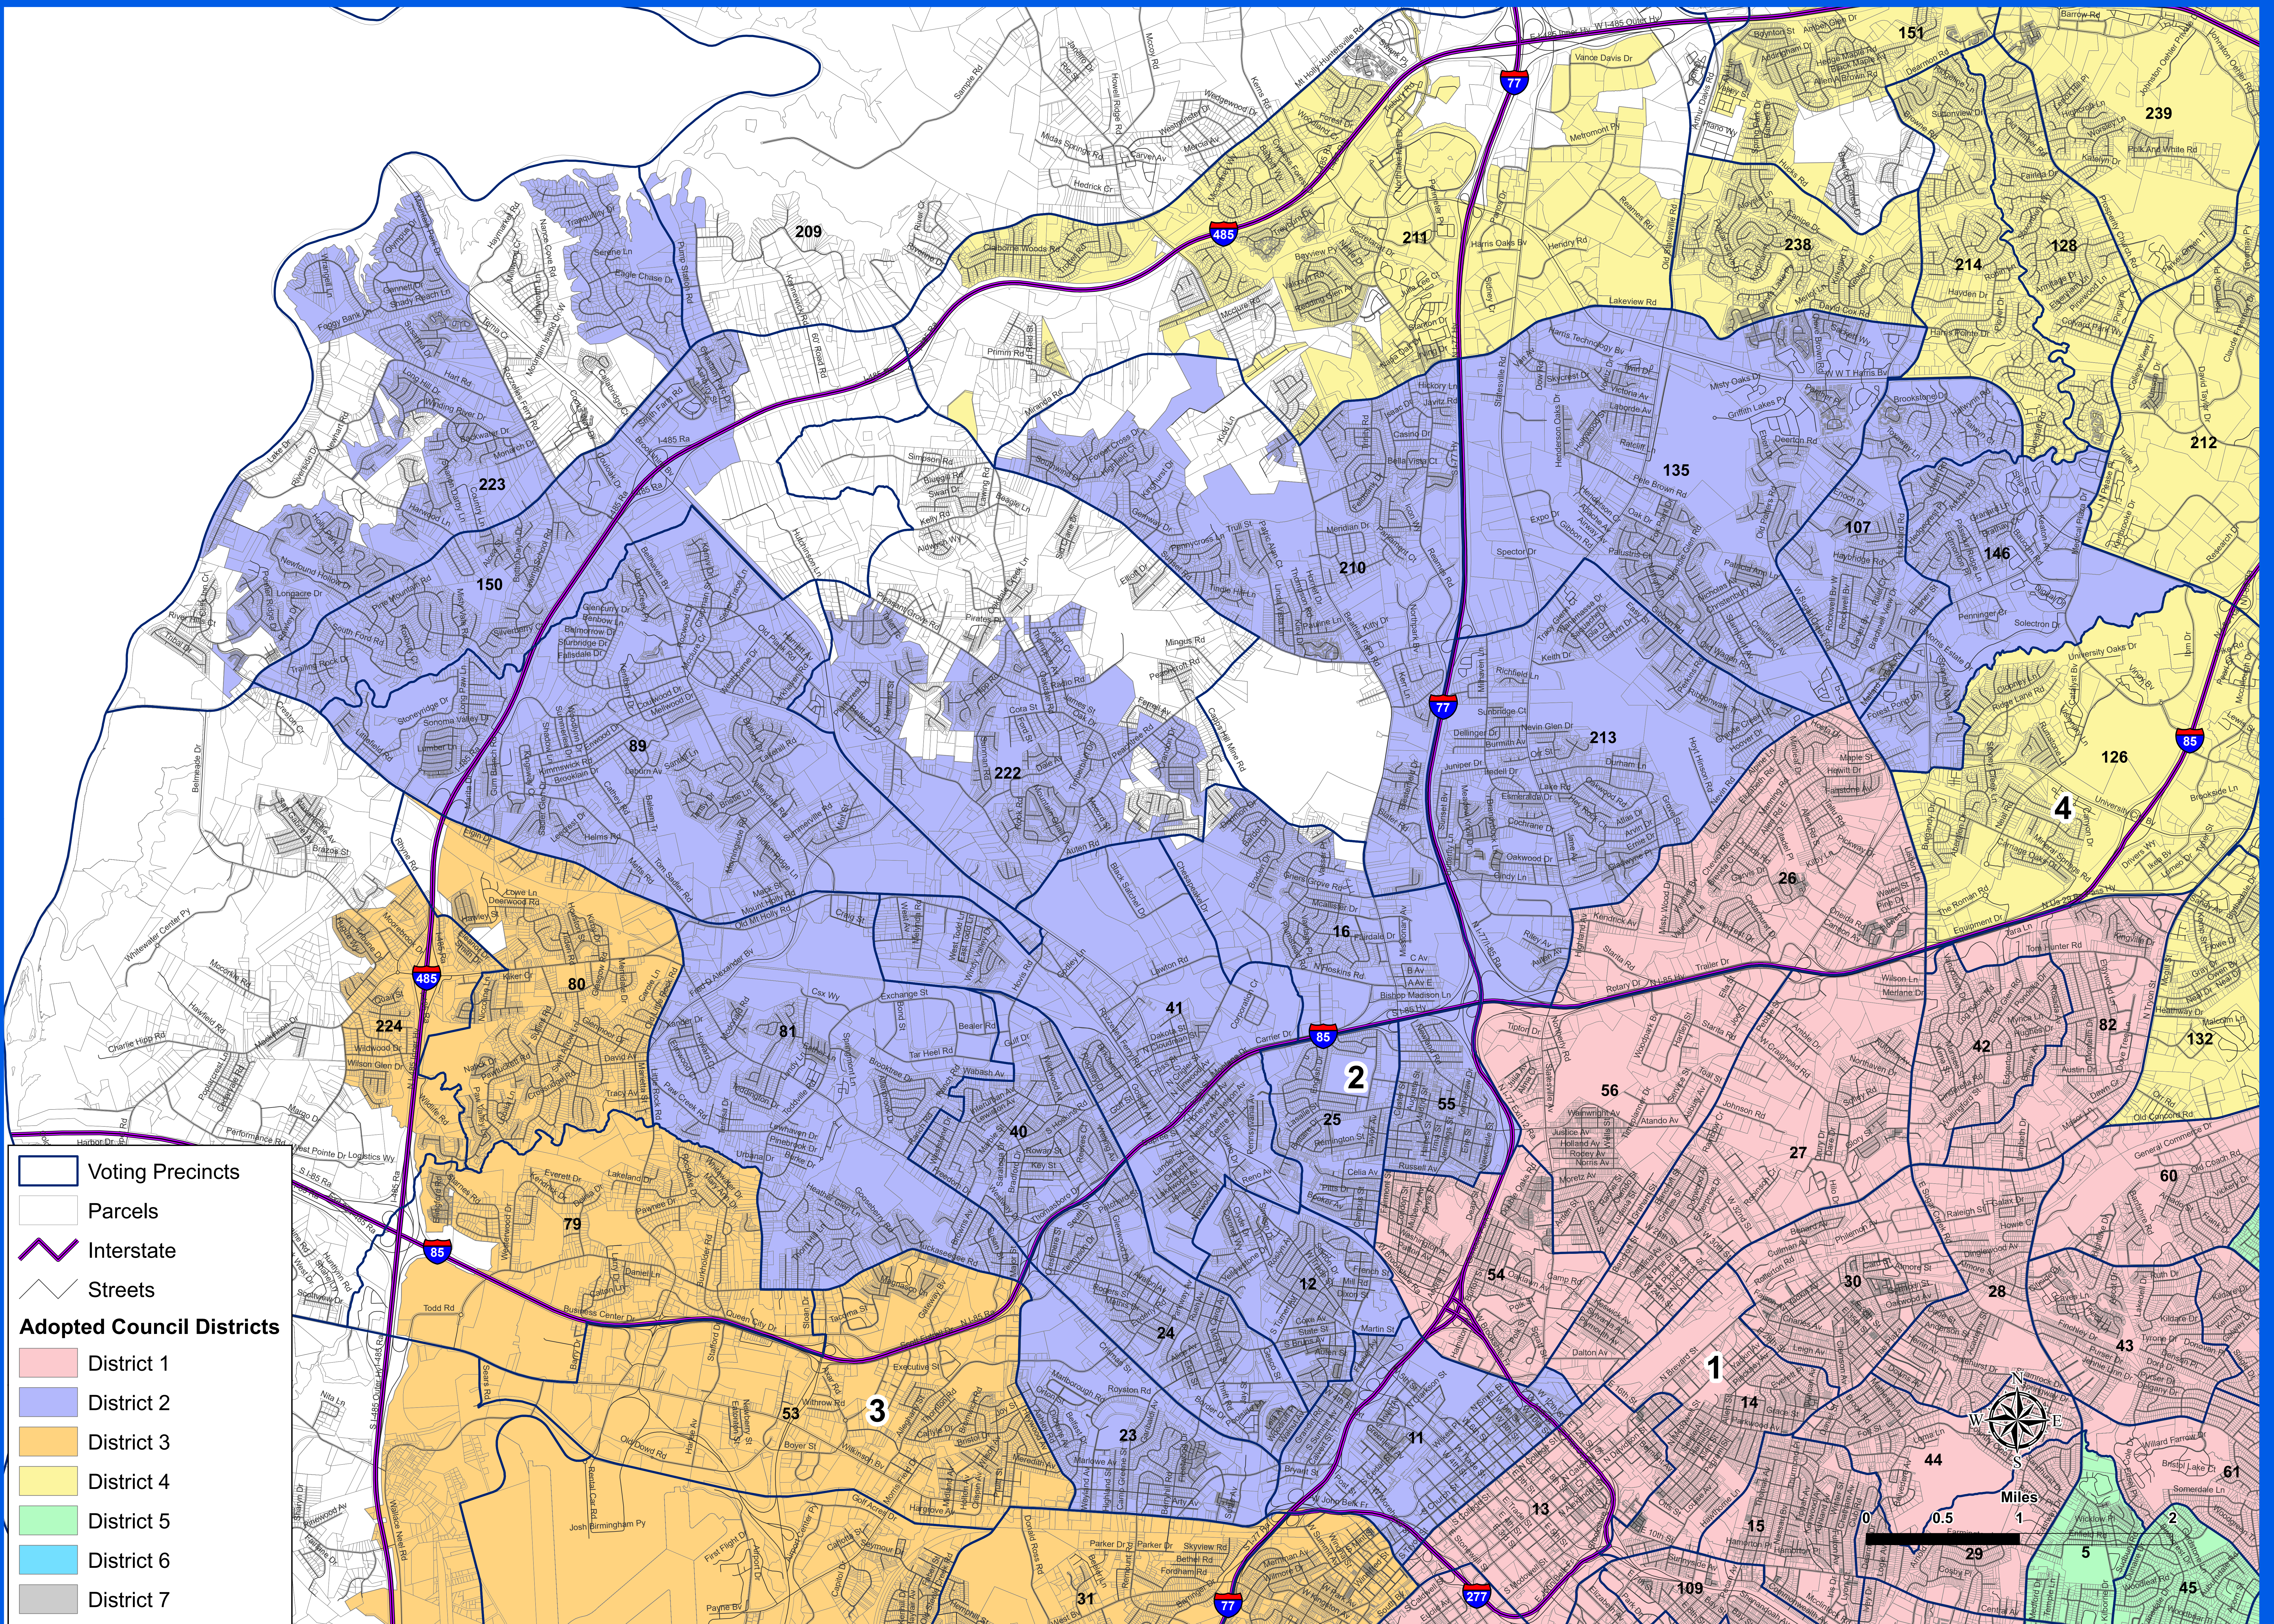

City of Charlotte - Council District 2

Legend

- Voting Precincts
- Parcels
- Interstate
- Streets

Adopted Council Districts

- District 1
- District 2
- District 3
- District 4
- District 5
- District 6
- District 7

Scale: 0, 0.5, 1 Miles